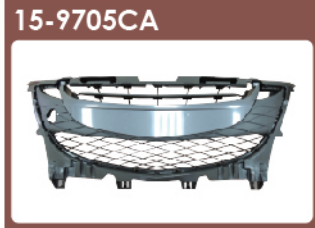

MAZDA 5 2012

MZ

GOOD GO ITEM NO.	DESCRIPTION	YEAR	PART NO	PARTS LINK	CAPA	MEASURE	REMARK
15-9914	MZ 5 FR BUMPER (PRIMED-BLACK)	12	C51350031ABB	MA1000234			
15-9705CA	MZ 5 GRILLE ASSY BUMPER W/FOG LAMP (SILVER-GRAY)	12	C514501T0E				
15-9705PA	MZ 5 GRILLE ASSY BUMPER W/O FOG LAMP (PRIMED-GRAY)	12	C513501T0D				
15-6505	MZ 5 PROTECTOR BUMPER W/FOG LAMPS (SILVER)	12	C51450B31A				
15-6901	MZ 5 DUCT AIR INTAKE	12	C513507M1D	MA1206101		5pcs/4.3	
15-9706L	MZ 5 COVER LAMP LH (PRIMED-BLACK)	12	C51350C21	MA1038129		5pcs/1.4	
15-9706R	MZ 5 COVER LAMP RH (PRIMED-BLACK)	12	C51350C11	MA1039129		5pcs/1.4	
15-7110L	MZ 5 COVER HOLE W/O FOG LAMP LH (PRIMED-BLACK)	12	C51350C22	MA1038127		5pcs/0.3	
15-7110R	MZ 5 COVER HOLE W/O FOG LAMP RH (PRIMED-BLACK)	12	C51350C12	MA1039127		5pcs/0.3	
15-8506	MZ 5 RE BUMPER (PAINT TO MATCH)	12	C51350221DBB	MA1100208		1pcs/4