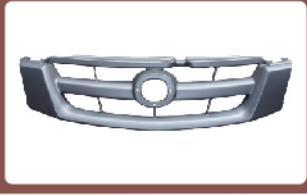

TRIBUTE

2005-2006

MZ

15-9504

GOOD GO ITEM NO.	DESCRIPTION	YEAR	PART NO	PARTS LINK	CAPA	MEASURE	REMARK
15-9504	MZ TRIBUTE GRILLE (PRIMED-BLACK)	05-06	EF92-50700AA EF92-50711AA	MA1200174		5pcs/4.6